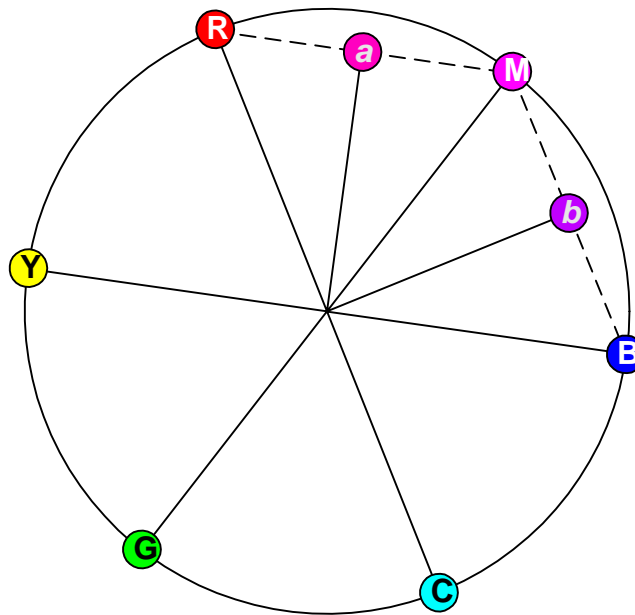

Conceptual figure of 6 Vector Masking operation

2004 / 10 / 22

Hue

Basic arrangement (Masking parameter OFF)

Parameter **M_HUE** is changed.

Conceptual figure of 6 Vector Masking operation

2004 / 10 / 22

Saturation

Basic arrangement (Masking parameter OFF)