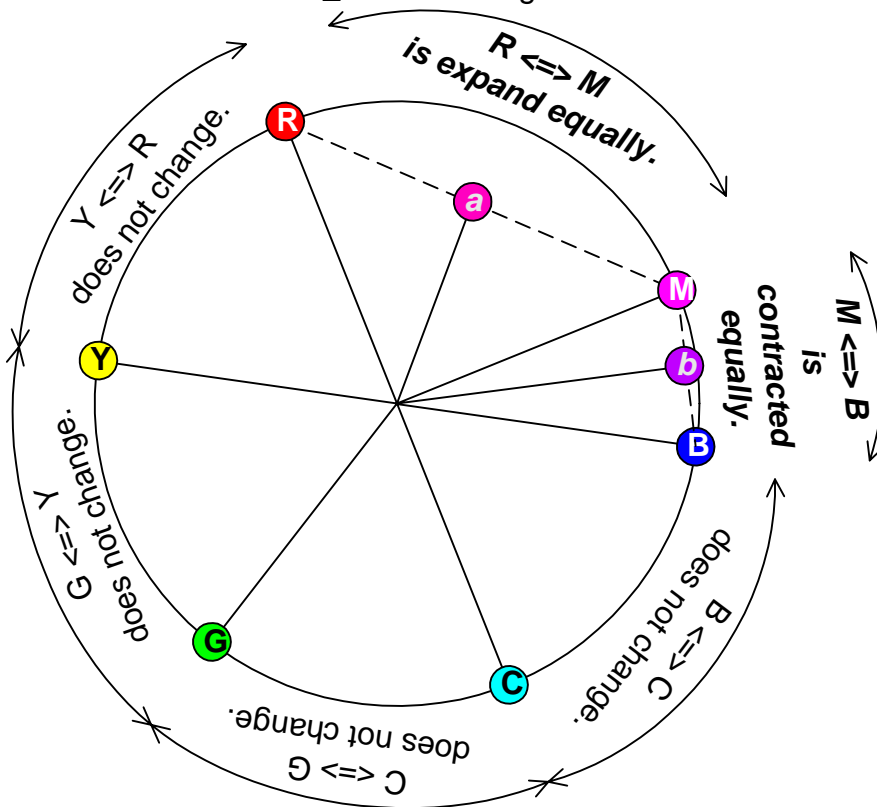

Conceptual figure of 6 Vector Masking operation

2004 / 10 / 22

Hue

Basic arrangement (Masking parameter OFF)

Parameter **M_HUE** is changed.

Conceptual figure of 6 Vector Masking operation

2004 / 10 / 22

Saturation

Basic arrangement (Masking parameter OFF)